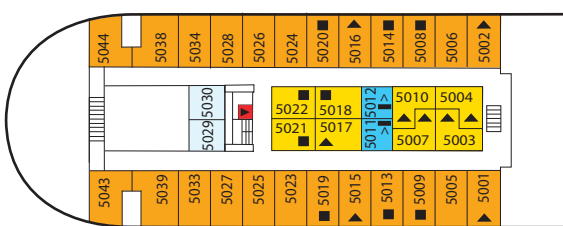

Algarve Deck